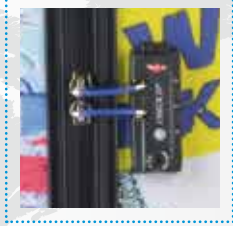

TROLLEY-SET METROPOLITAN

56-2210690
bunt | coloured

METROPOLITAN Trolley-Set 3-tlg.

- exklusives Design
- arretierbares Druckknopf-Trolleysystem
- beidseitige Packmöglichkeit
- Innenraum mit Raumteiler, Netzfach und Packgurt
- 4-Zwillingsrollen-360°-rundum-Leichtlauf-Fahrwerk
- inkl. TSA-Zahlenkombinationsschloss

Material:

robuster ABS / Polycarbonat-Materialmix

METROPOLITAN Trolley-Set 3-pcs.

- exclusive design
- lockable telescopic trolley system
- packing on both levels
- main compartment with divider, mesh pocket, and packing strap
- 4 smoothly running double spinner wheels
- incl. TSA 3-digit combination lock

Material:

robust ABS / polycarbonate mix

	cm	kg	L
XS	ca. 54 x 40 x 20 cm	2,6 kg	35 L
L	ca. 69 x 45 x 26 cm	3,8 kg	64 L
XL	ca. 79 x 52 x 27 cm	4,6 kg	94 L

designed in Germany