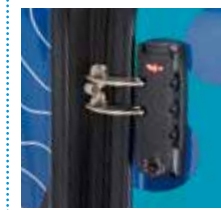

TROLLEY-SET MELBOURNE

56-2210641
maritim | maritime