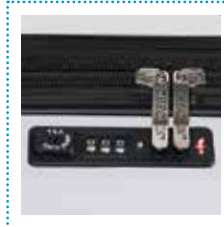

TROLLEY-SET & COSMETIC CASE

LONDON WAVE

LONDON WAVE Trolley-Set 3-tlg.

- exklusive Ausstattung und Design
- arretierbares Aluminium-Druckknopf-Trolleysystem
- beidseitige Packmöglichkeit
- Innenraum mit Raumteiler und Netzfächern
- Dehnfalte für Größen L + XL für ca. 10% mehr Packvolumen
- 4-Zwillingsrollen-360°-rundum-Leichtlauf-Fahrwerk
- jeder Koffer mit Schutzbeutel
- inkl. TSA-Zahlenkombinationsschloss

LONDON WAVE Kosmetikkoffer

gleiche Ausstattung wie LONDON 2.0 Kosmetikkoffer Seite 12

LONDON WAVE Trolley-Set 3-pcs.

- exclusive equipment and design
- lockable telescopic aluminium trolley system
- packing on both levels
- main compartment with divider and mesh pockets
- expandable zipper for 10% more packing volume in sizes L+XL
- 4 smoothly running double spinner wheels
- each trolley with a protective cover
- incl. TSA 3-digit combination lock

LONDON WAVE Cosmetic Case

• same equipment like LONDON 2.0 page 12

Material:

robuster ABS / Polycarbonat-Materialmix

Material:

robust ABS / polycarbonate mix

	ꠄꠄꠄꠄ cm	kg	ꠄꠄꠄ
XXS	ca. 33 x 30 x 16,5 cm	1,2 kg	14 L
XS	ca. 55 x 37 x 20 cm	2,3 kg	29 L
L	ca. 67 x 45 x 27 cm	3,5 kg	72 L
XL	ca. 76 x 52 x 31 cm	4,3 kg	110 L

designed in Germany