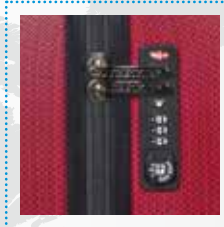

56-2210428
rot | red