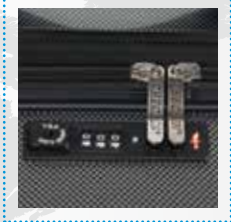

CABIN CASE LONDON 2.0

56-2202508
schwarz | black